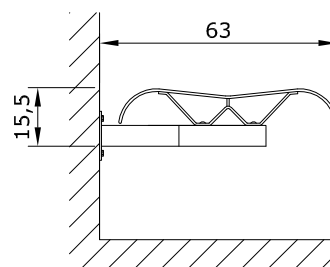

WAND/PARETE/WALL-MOUNTING